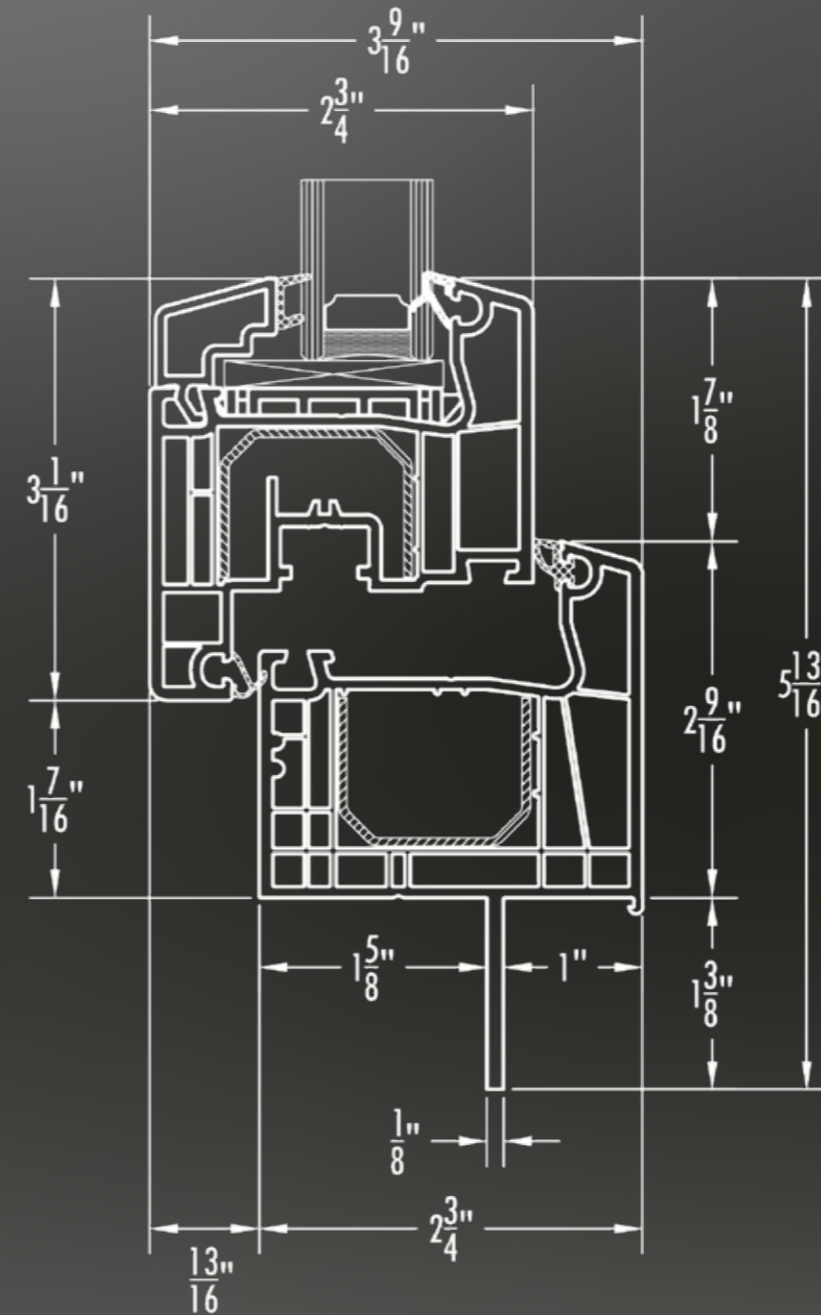

EFS 5000

European style turn and tilt. EFS 5000 is fully customizable. Glass packages are built custom to meet your project requirements. All frames are steel reinforced. All hardware is fastened into steel with co-extruded nail fin or block frame options to give you the highest quality possible.

- Wide range of Dual and Triple glazing options
- Steel reinforced frames
- Variety of veneer colors
- Double sealing gasket
- Water PSF up to 12
- U-Value down to 0.17
- SHGC down to 0.18
- STC up to 44

5
chambers

2
EPDM gaskets

70
frame width
/ mm /

40+
colors

Contact us:

Via Phone: +1 775-636-8138

Via email: info@ecowds.com