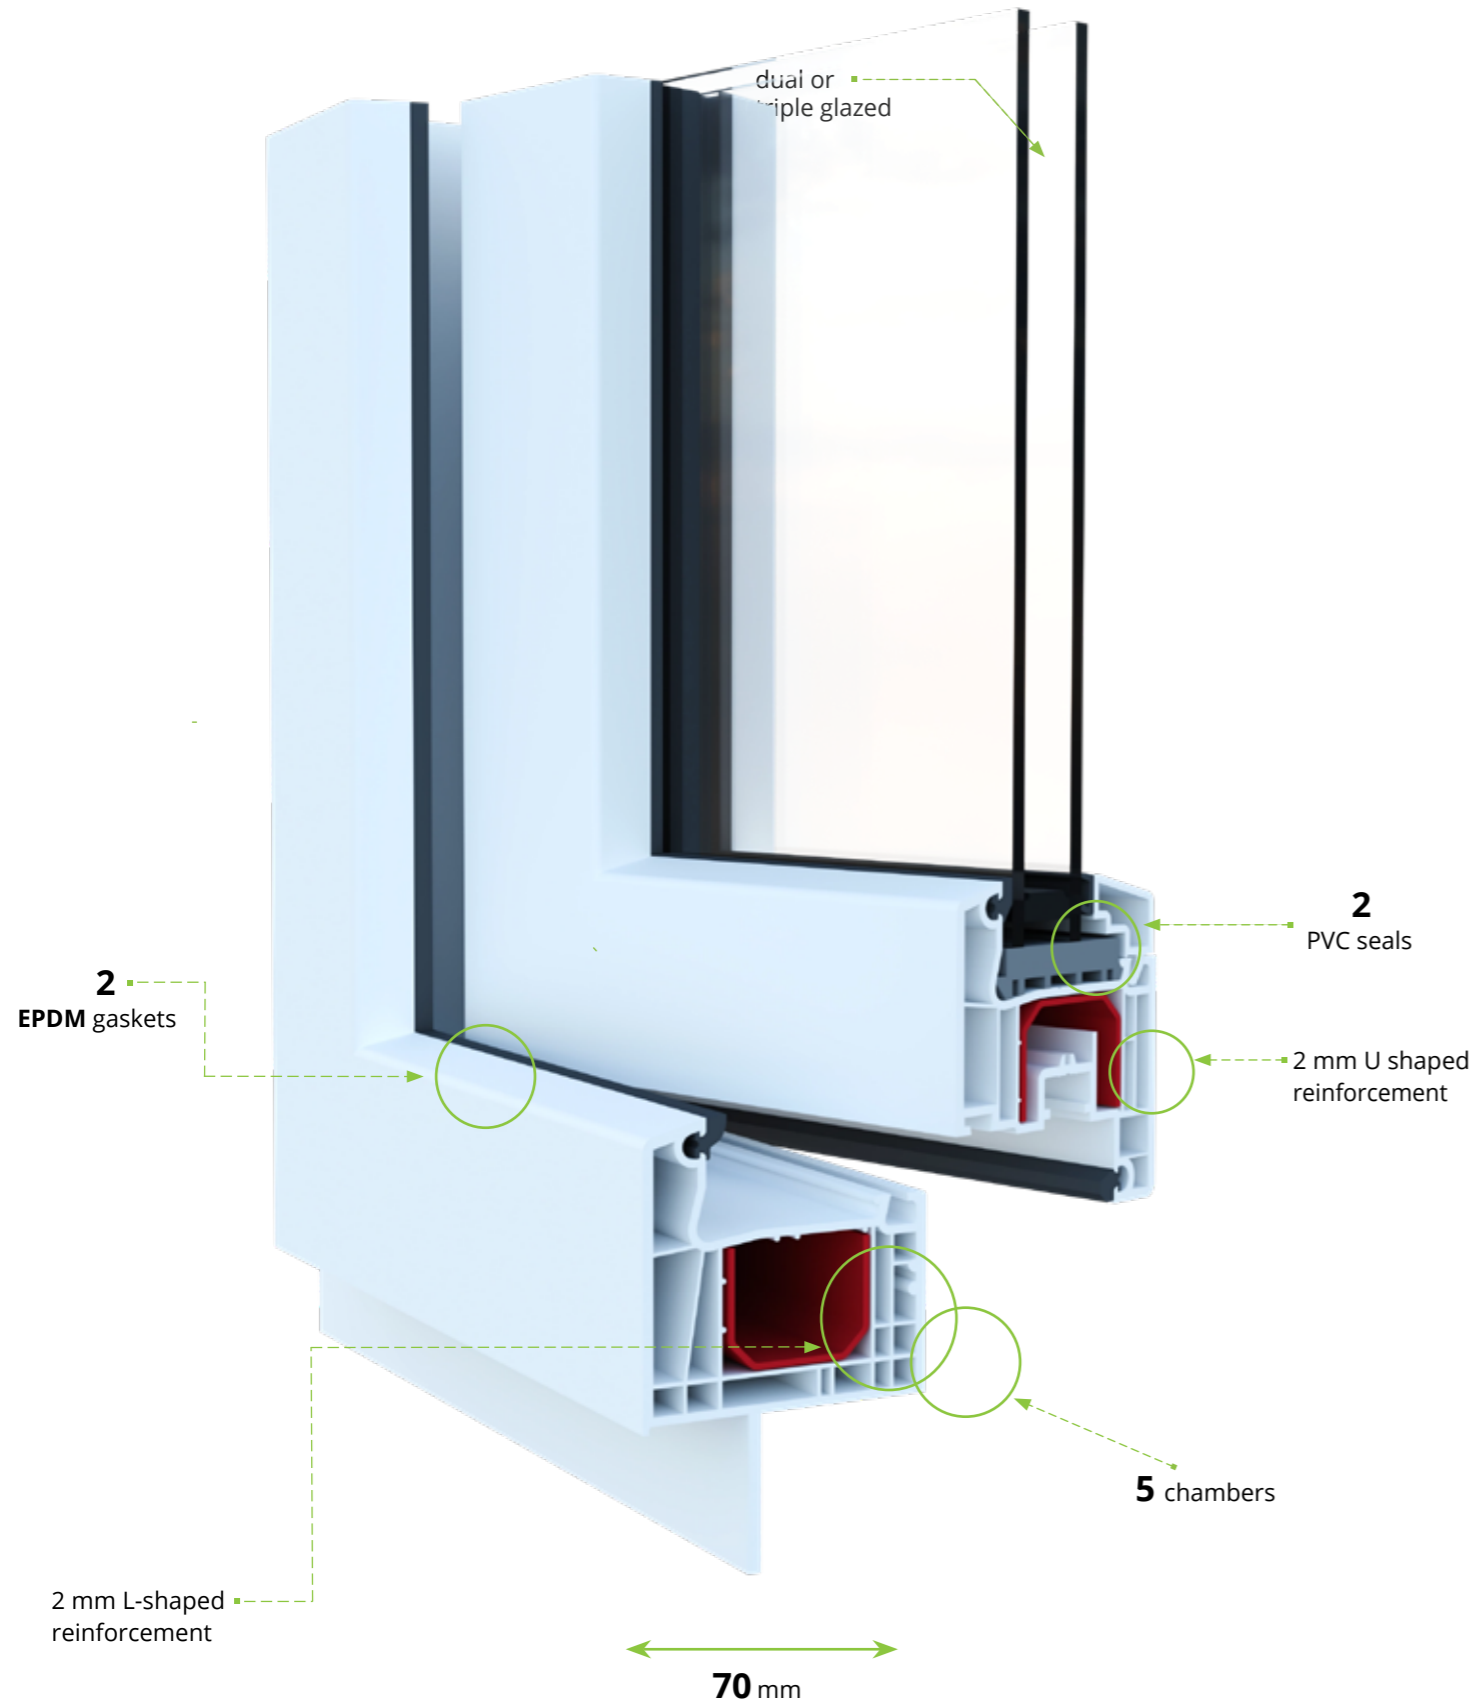

EFS 5000

European style turn and tilt. EFS 5000 is fully customizable. Glass packages are built custom to meet your project requirements. All frames are steel reinforced. All hardware is fastened into steel with co-extruded nail fin or block frame options to give you the highest quality possible.

- Wide range of Dual and Triple glazing options
- Steel reinforced frames
- Variety of veneer colors
- Double sealing gasket
- Water PSF up to 12
- U-Value down to 0.17
- SHGC down to 0.18
- STC up to 44