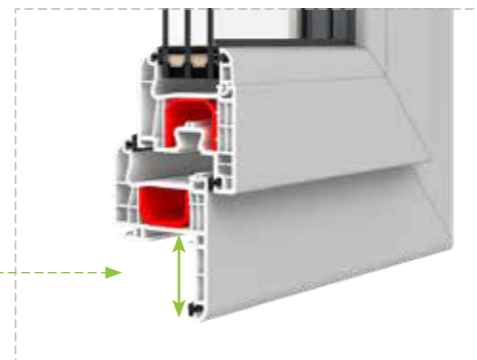

IGLO 5 CLASSIC

The profile has a 5-chamber structure with a 70 mm installation depth. It has steel reinforcement of the sash and frame. The window is equipped with double EPDM seal: external and internal.

IGLO 5 CLASSIC

RENOVATION FRAME 41 or 65 mm

- MACO fittings with 2 anti-burglary catches
- 2-chamber glazing unit filled with argon with Ug=0,6 W/(m²K)
- glazing with packages in the range of 24-40 m
- galvanized steel frame or Swisspacer Ultimate warm edge
- microventilation
- aluminum handle
- black or grey EPDM perimeter and glazing seals
- wide range of PVC veneer colors
- white profile color (brown optional)
- sash lifter (blocks incorrect handle position - depending on the window height)
- gasket filling the lower fitting groove
- 1,5 mm steel reinforcement of the frame and door leaf (2 mm in the case of the balcony door leaf) in the C-shaped channel reinforcement
- 5-chamber PVC window under-sill strip with a gasket