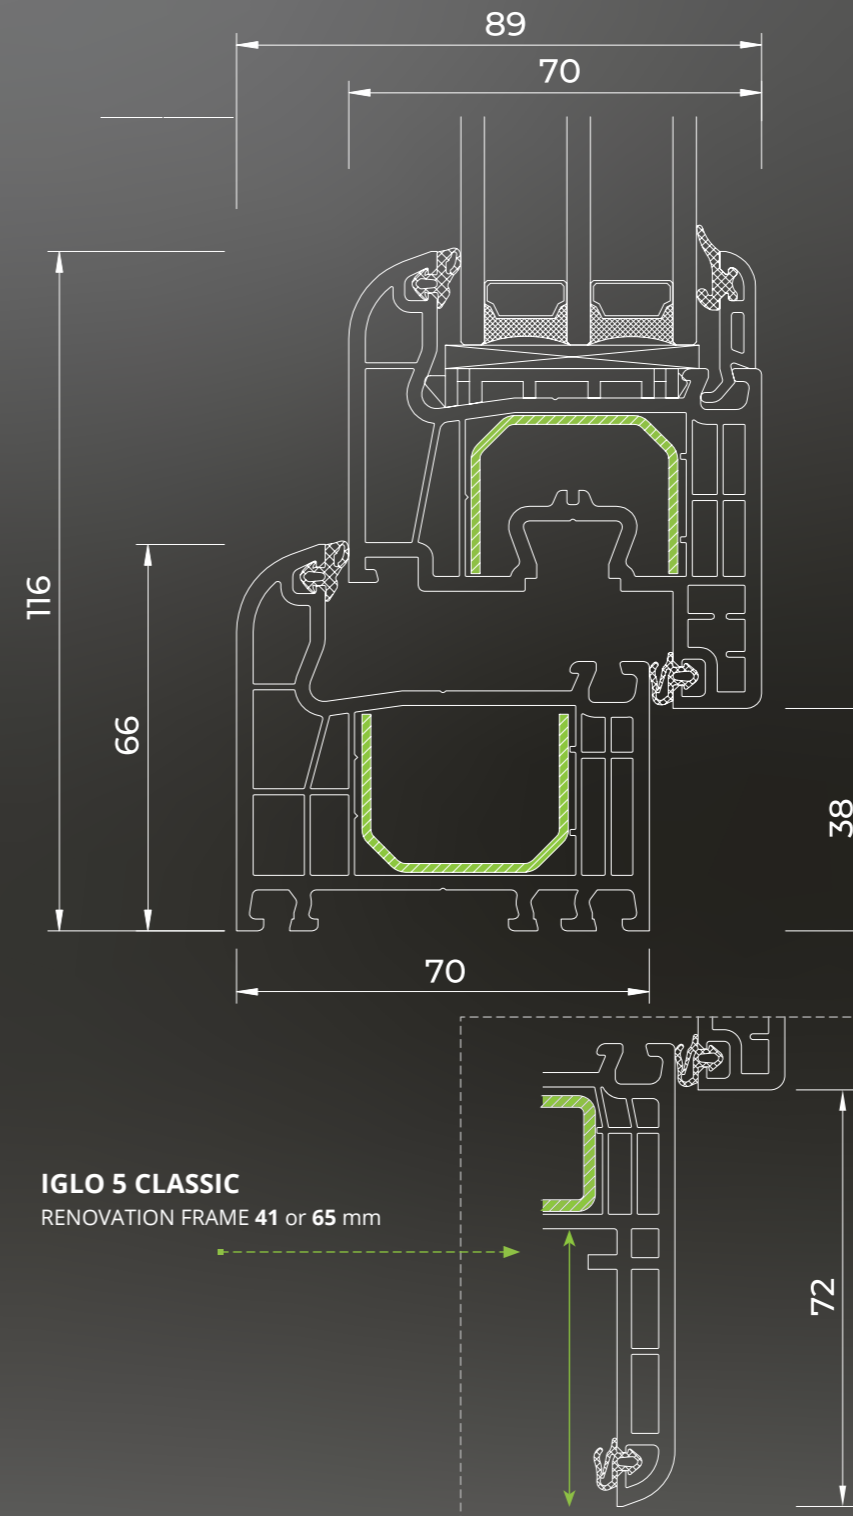

IGLO 5 CLASSIC

The profile has a 5-chamber structure with a 70 mm installation depth. It has steel reinforcement of the sash and frame. The window is equipped with double EPDM seal: external and internal.

IGLO 5 CLASSIC

RENOVATION FRAME 41 or 65 mm

- MACO fittings with 2 anti-burglary catches
- 2-chamber glazing unit filled with argon with Ug=0,6 W/(m²K)
- glazing with packages in the range of 24-40 m
- galvanized steel frame or Swisspacer Ultimate warm edge
- microventilation
- aluminum handle
- black or grey EPDM perimeter and glazing seals
- wide range of PVC veneer colors
- white profile color (brown optional)
- sash lifter (blocks incorrect handle position - depending on the window height)
- gasket filling the lower fitting groove
- 1,5 mm steel reinforcement of the frame and door leaf (2 mm in the case of the balcony door leaf) in the C-shaped channel reinforcement
- 5-chamber PVC window under-sill strip with a gasket

7
chambers

3
EPDM gaskets

82
installation depth
/ mm /

40+
colors

Contact us:

Via Phone: +1 775-636-8138

Via email: info@ecowds.com