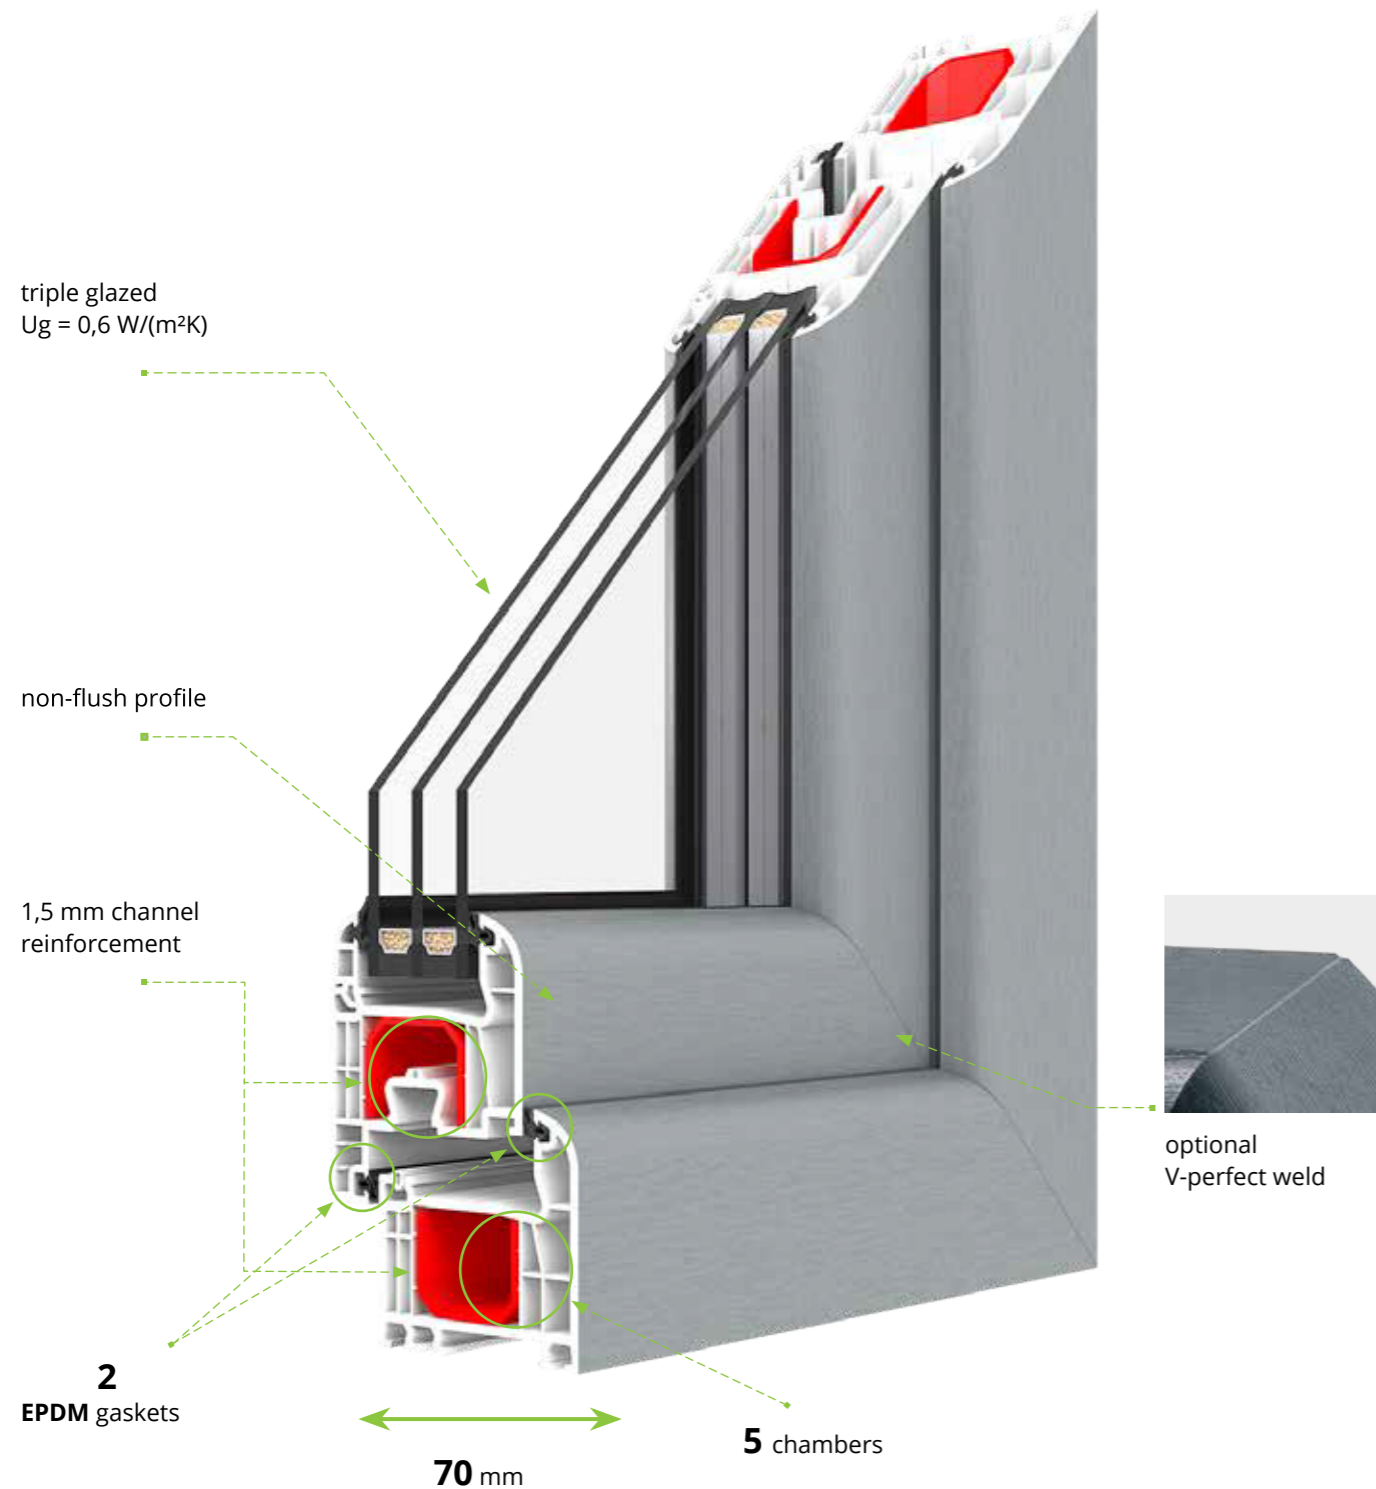

IGLO 5 CLASSIC

The profile has a 5-chamber structure with a 70 mm installation depth. It has steel reinforcement of the sash and frame. The window is equipped with double EPDM seal: external and internal.

IGLO 5 CLASSIC

RENOVATION FRAME 41 or 65 mm

- MACO fittings with 2 anti-burglary catches
- 2-chamber glazing unit filled with argon with Ug=0,6 W/(m²K)
- glazing with packages in the range of 24-40 m
- galvanized steel frame or Swisspacer Ultimate warm edge
- microventilation
- aluminum handle
- black or grey EPDM perimeter and glazing seals
- wide range of PVC veneer colors
- white profile color (brown optional)
- sash lifter (blocks incorrect handle position - depending on the window height)
- gasket filling the lower fitting groove
- 1,5 mm steel reinforcement of the frame and door leaf (2 mm in the case of the balcony door leaf) in the C-shaped channel reinforcement
- 5-chamber PVC window under-sill strip with a gasket